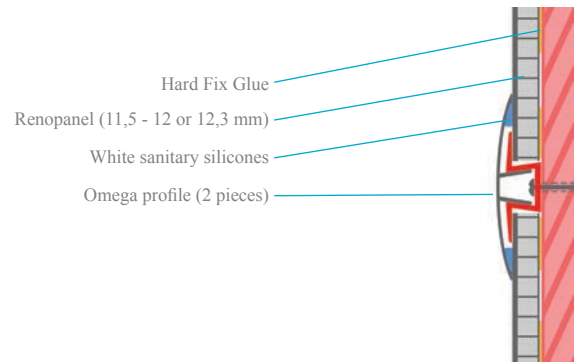

IDEAL FOR BOTH NEW ESTATE AND RENOVATION!

PRODUCT DESCRIPTION

The B-Hygienic FRP sheet is a glass fiber reinforced composite polyester sheet, opaque, available with a smooth or embossed surface glued to a 10 mm thick polypropylene sheet.

TECHNICAL INFORMATION

Standard dimensions:	2,5 m x 1,2 m (3 m ²) 2,75 m x 1,2 m (3,3 m ²) 3 m x 1,2 m (3,6 m ²)
Other dimensions:	Sur mesure (max. 4,5 m)
Length tolerance:	0+2 cm
Width tolerance:	-1+1 cm
Weight/ m2:	± 5 kg
Polyester thickness:	1,5 - 2 ou 2,3 mm (1 or 3 mm on demand)
Polypropylene thickness:	10 mm
Finishing of surface:	Smooth or embossed (extra smooth or smooth matt on demand)
Standard colour:	White RAL 9010 (other colours on demand)
Standard fire class:	Euroclass E
Optional fire retardant:	Euroclass C-s3,d0 Euroclass B-s2,d0
Temperature:	-60°C / +70°C